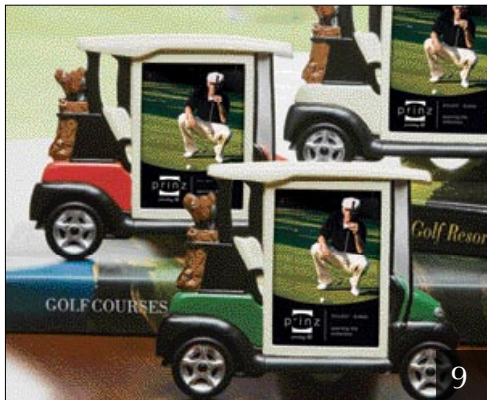

CONTENTS

SUMMER 2009

About the Cover

Clockwise from top left: "Beauty and the Beast" (item #4013129); Heirloom Boxes by Olszewski from Enesco; 4.5" L x 4.4" W x 9.25" H; \$85 SRP. (© Disney, © 2009 Olszewski). "It Looks Just Like Him! It Even Has His Eyes!"; Walt Disney Classics Collection from Enesco; 20th Anniversary Commemorative from Disney's The Little Mermaid; numbered limited edition of 1,000; 9" H x 5" W x 7-1/2" D; \$299 SRP. (© Disney). "Stuck in a Sticky Situation"; Gallery of Light by Olszewski from Enesco; (item #4013999); 4.4" L x 3.8" H x 3.6" W; \$70 SRP. (© Disney, © 2009 Olszewski). "Smooch For My Sweetie" (item #4013989); Disney Traditions designed by Jim Shore from Enesco; 6.5" H; \$45 SRP. (© Disney).